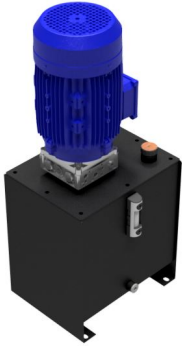

MINI-CENTRAL D/E 1.5KW TRIFASICO DEPOSITO VERTICAL C/TAMPA 30L

| REFERENCIA | PART NUMBER | MOTOR | | BOMBA CM3/REV | CAUDAL (LPM) | P. MAX (BAR) |
|------------|--------------|-------|-----|------------------|--------------|--------------|
| | | KW | CV | | | |
| 160106 | MPPD14C08MVX | 1.1 | 1.5 | 0.8 | 1.14 | 230.00 |
| 160107 | MPPD14C11MVX | 1.1 | 1.5 | 1.1 | 1.56 | 230.00 |
| 160108 | MPPD14C13MVX | 1.1 | 1.5 | 1.3 | 1.85 | 230.00 |
| 160109 | MPPD14C16MVX | 1.1 | 1.5 | 1.6 | 2.28 | 230.00 |
| 160110 | MPPD14C18MVX | 1.1 | 1.5 | 1.8 | 2.56 | 230.00 |
| 160111 | MPPD14C21MVX | 1.1 | 1.5 | 2.1 | 2.99 | 230.00 |
| 160112 | MPPD14C27MVX | 1.1 | 1.5 | 2.7 | 3.84 | 198.83 |
| 160113 | MPPD14C32MVX | 1.1 | 1.5 | 3.2 | 4.56 | 167.76 |
| 160114 | MPPD14C37MVX | 1.1 | 1.5 | 3.7 | 5.27 | 145.09 |
| 160115 | MPPD14C42MVX | 1.1 | 1.5 | 4.2 | 5.98 | 127.82 |
| 160116 | MPPD14C48MVX | 1.1 | 1.5 | 4.8 | 6.84 | 111.84 |
| 160117 | MPPD14C58MVX | 1.1 | 1.5 | 5.8 | 8.26 | 92.55 |
| 160118 | MPPD14C70MVX | 1.1 | 1.5 | 7.0 | 9.97 | 76.69 |
| 160119 | MPPD14C80MVX | 1.1 | 1.5 | 8.0 | 11.40 | 67.10 |
| 160120 | MPPD14C99MVX | 1.1 | 1.5 | 9.9 | 14.10 | 54.22 |