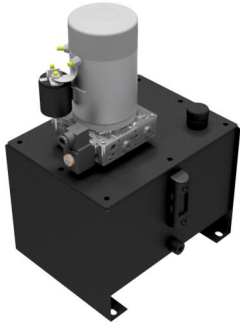

MINI-CENTRAL S/E 2KW 24VDC DEPOSITO VERTICAL C/TAMPA 20L

REFERENCIA	PART NUMBER	MOTOR		BOMBA	CAUDAL (LPM)	P. MAX (BAR)
		KW	VDC	CM3/REV		
165236	MPPS21C08KV2VX	2.0	24	0.8	1.90	230
165237	MPPS21C11KV2VX	2.0	24	1.1	2.61	230
165238	MPPS21C13KV2VX	2.0	24	1.3	3.08	230
165239	MPPS21C16KV2VX	2.0	24	1.6	3.80	230
165240	MPPS21C18KV2VX	2.0	24	1.8	4.27	230
165241	MPPS21C21KV2VX	2.0	24	2.1	4.98	204.51
165242	MPPS21C27KV2VX	2.0	24	2.7	6.41	159.06
165243	MPPS21C32KV2VX	2.0	24	3.2	7.60	134.21
165244	MPPS21C37KV2VX	2.0	24	3.7	8.78	116.07
165245	MPPS21C42KV2VX	2.0	24	4.2	9.97	102.25
165246	MPPS21C48KV2VX	2.0	24	4.8	11.40	89.47
165247	MPPS21C58KV2VX	2.0	24	5.8	13.77	74.04
165248	MPPS21C70KV2VX	2.0	24	7.0	16.62	61.35
165249	MPPS21C80KV2VX	2.0	24	8.0	19.00	53.68
165250	MPPS21C99KV2VX	2.0	24	9.9	23.51	43.38